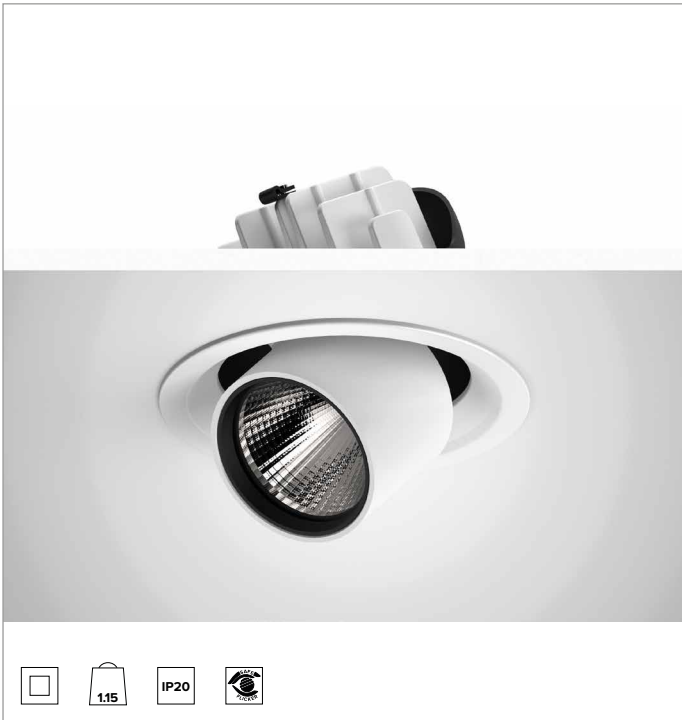

# 1T9132EL | CTEVO EXTRACTABLE 162

## Recessed extractable LED projector

		3500K	H(m)	D(m)	Emax(lx)
		Ra90			47°
		Fixture Power	55W	1	0.87 9384
		Source Flux	6684lm	2	1.74 2346
		Fixture Flux	5377lm	3	2.61 1043
		Efficacy	98lm/W	4	3.48 586
TS1317	Imax=1407cd/klm	Imax	9403cd	5	4.34 375

### MECHANICAL CHARACTERISTICS

Die-cast white painted anodised aluminium body and dissipator. Friction rotation system on hinges with adjustability of the fixture from -25°/+75° on a vertical plane and can be manually aimed to 355° on a horizontal plane. Trim version with an integrated white ring.