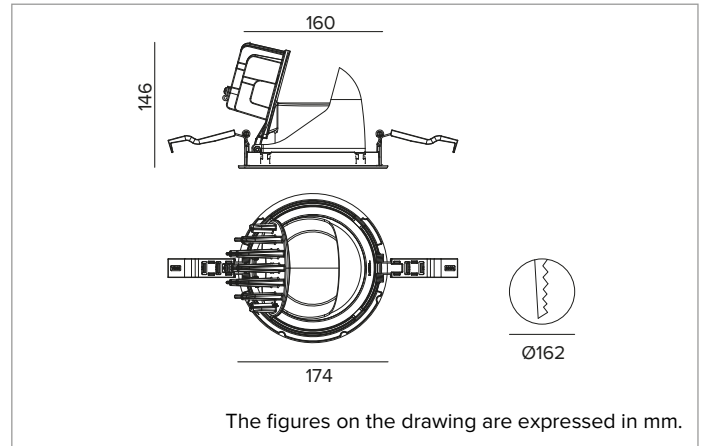

## Recessed extractable LED projector

		3500K	H(m)	D(m)	Emax(lx)
		Ra90			47°
		Fixture Power	55W	1	0.87 9384
		Source Flux	6684lm	2	1.74 2346
		Fixture Flux	5377lm	3	2.61 1043
		Efficacy	98lm/W	4	3.48 586
TS1317	Imax=1407cd/klm	Imax	9403cd	5	4.34 375